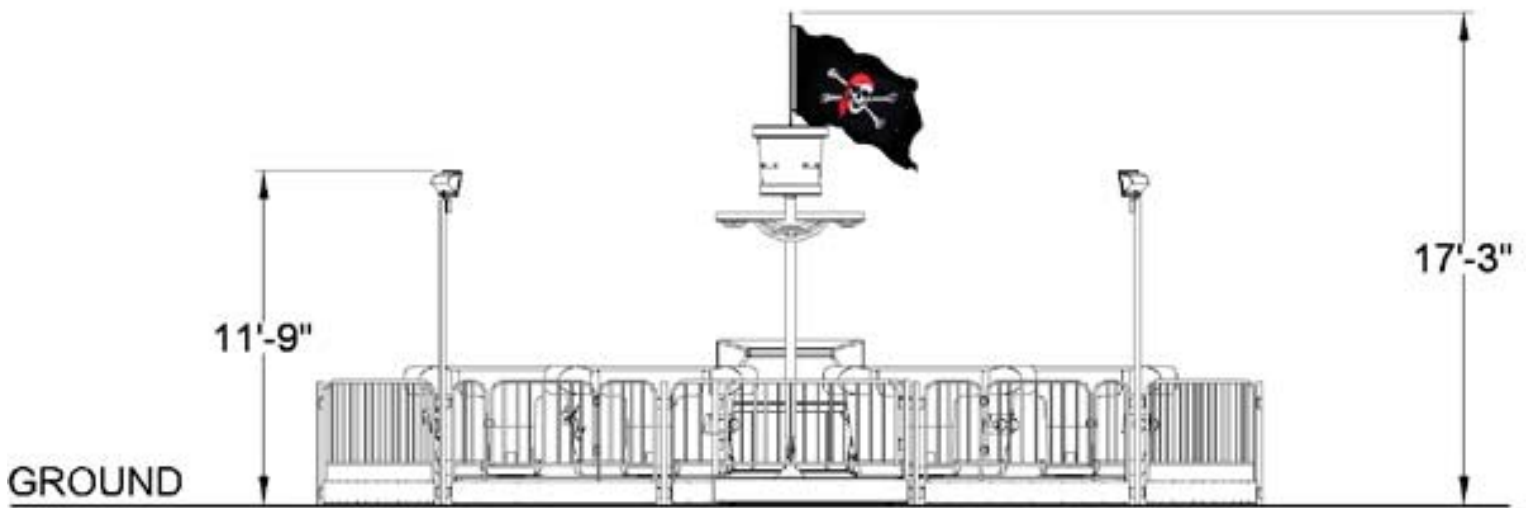

Ships Ahoy

Park Model
Plan View

LARSON INTERNATIONAL, INC.
PO BOX 638
Plainview, Texas 79073-0638

Phone: 806-293-1353
Toll Free: 888-5-LARSON
(888-552-7766)
Fax: 806-293-5215

Ships Ahoy

Park Model
Elevation View