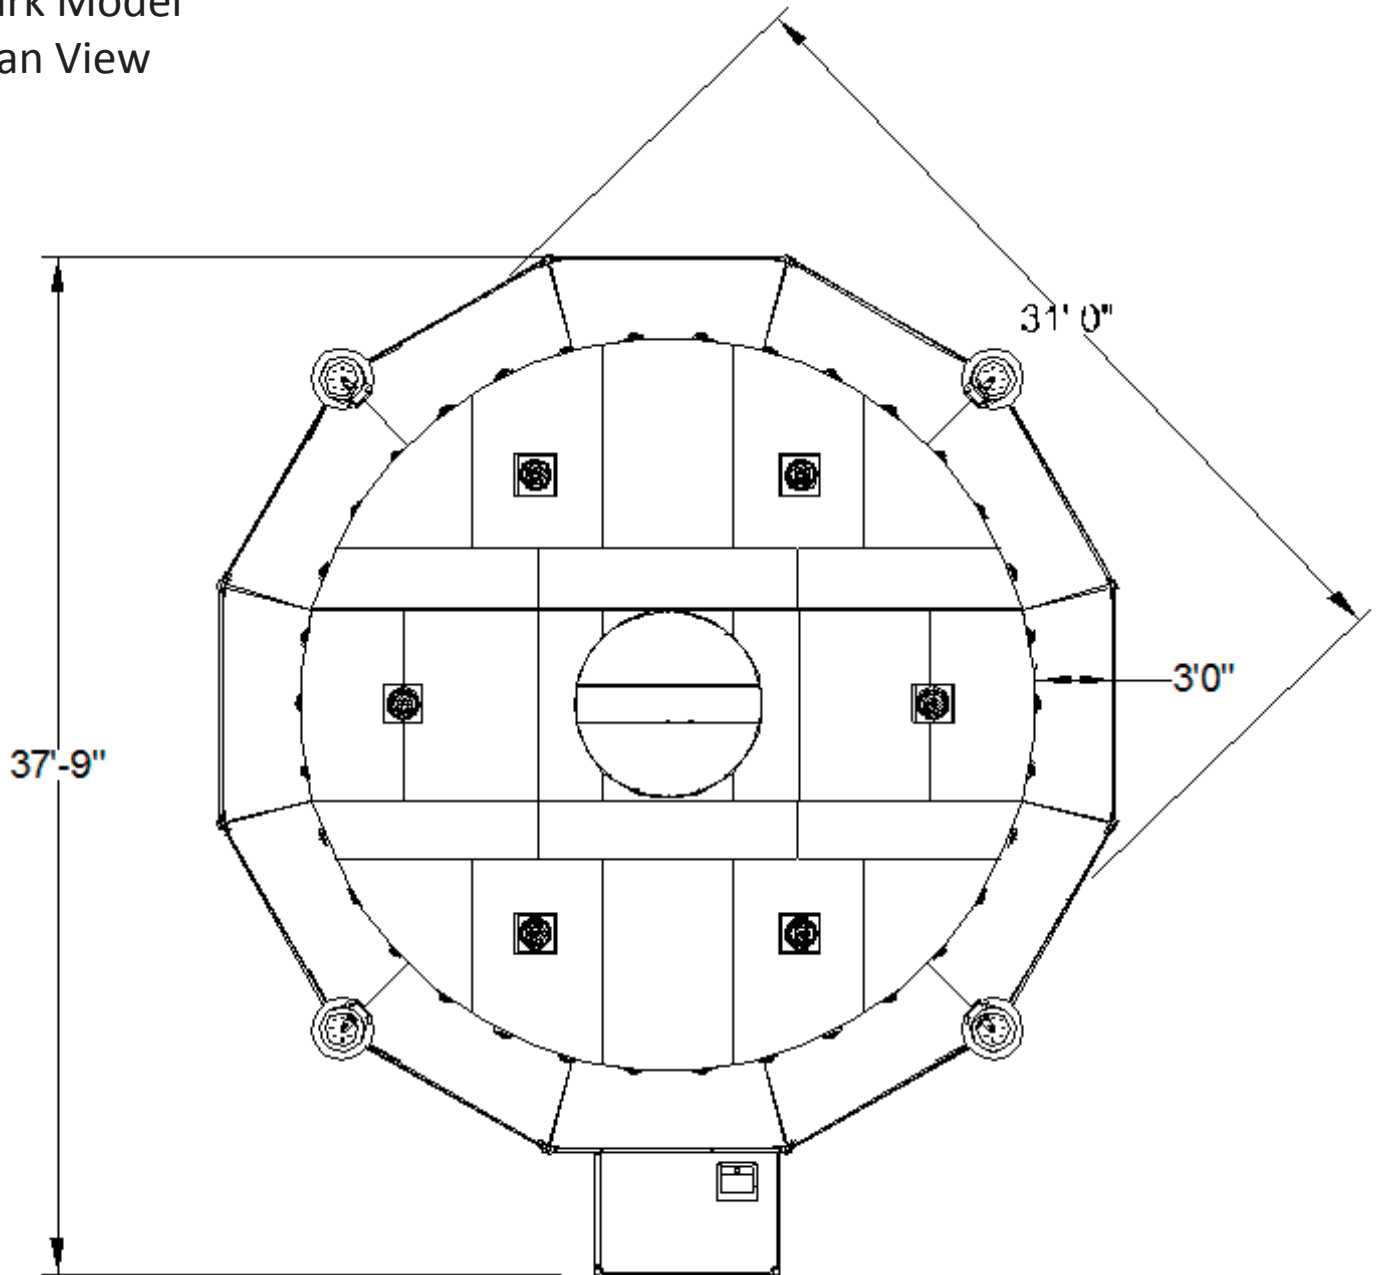

Ships Ahoy

Park Model
Plan View

LARSON INTERNATIONAL, INC.
PO BOX 638
Plainview, Texas 79073-0638

Phone: 806-293-1353
Toll Free: 888-5-LARSON
(888-552-7766)
Fax: 806-293-5215

Ships Ahoy

Park Model
Elevation View