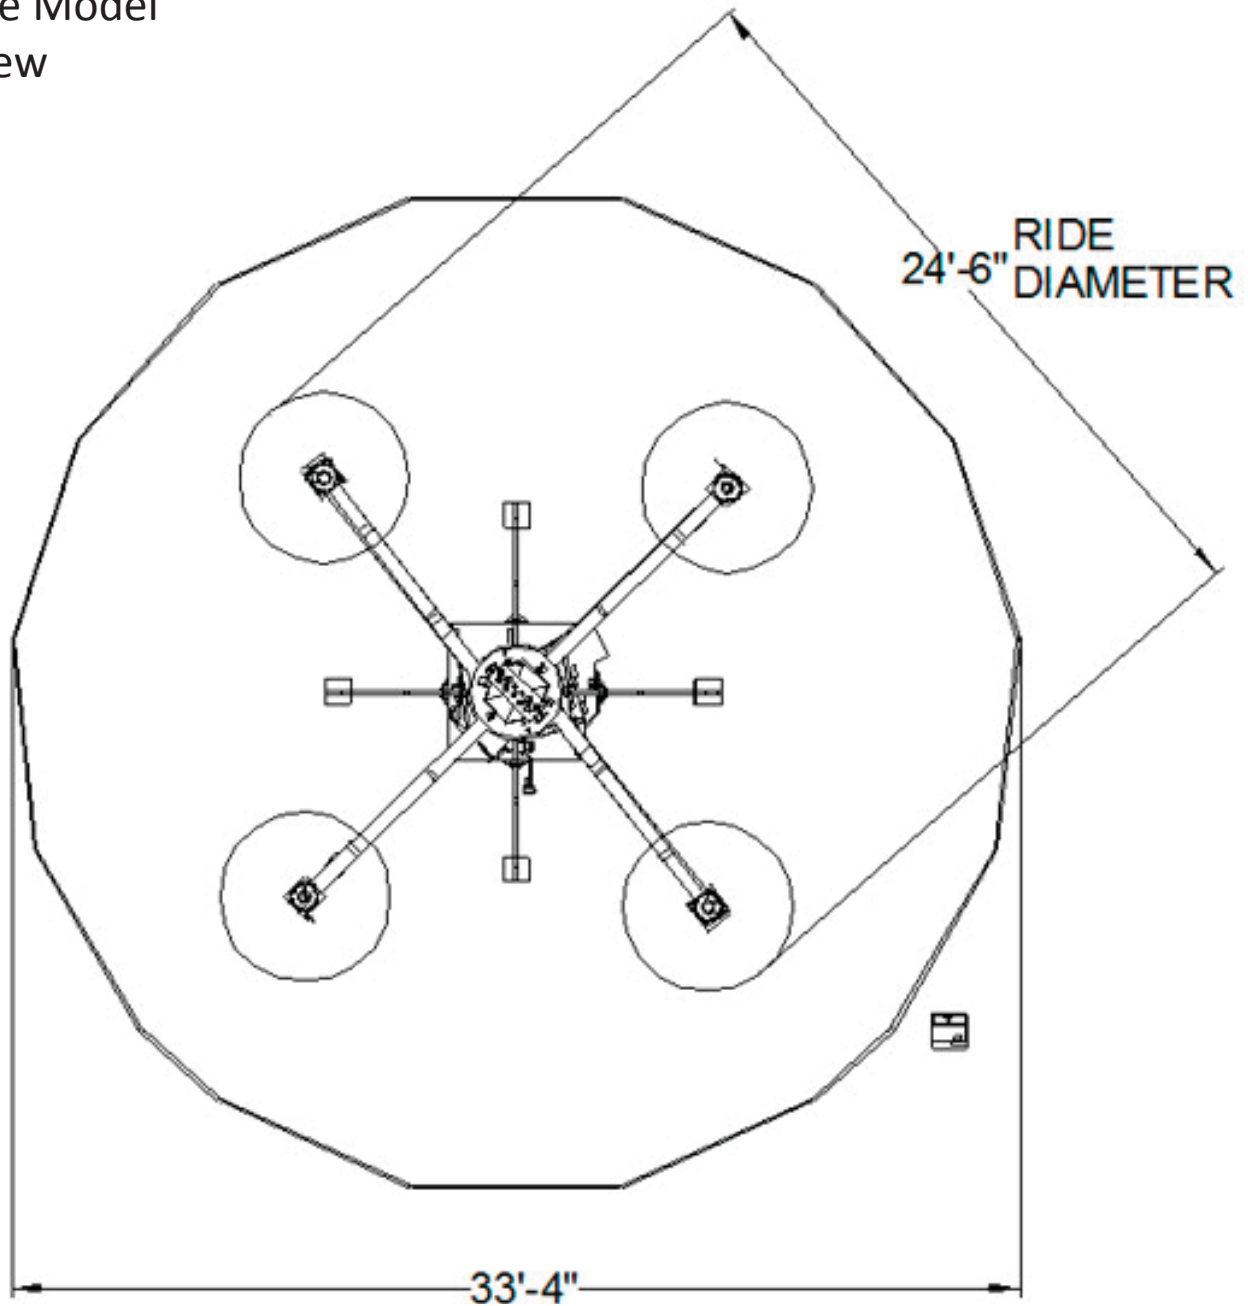

Ships Ahoy

Portable Model
Plan View

LARSON INTERNATIONAL, INC.
PO BOX 638
Plainview, Texas 79073-0638

Phone: 806-293-1353
Toll Free: 888-5-LARSON
(888-552-7766)
Fax: 806-293-5215

Ships Ahoy

Portable Model
Elevation View