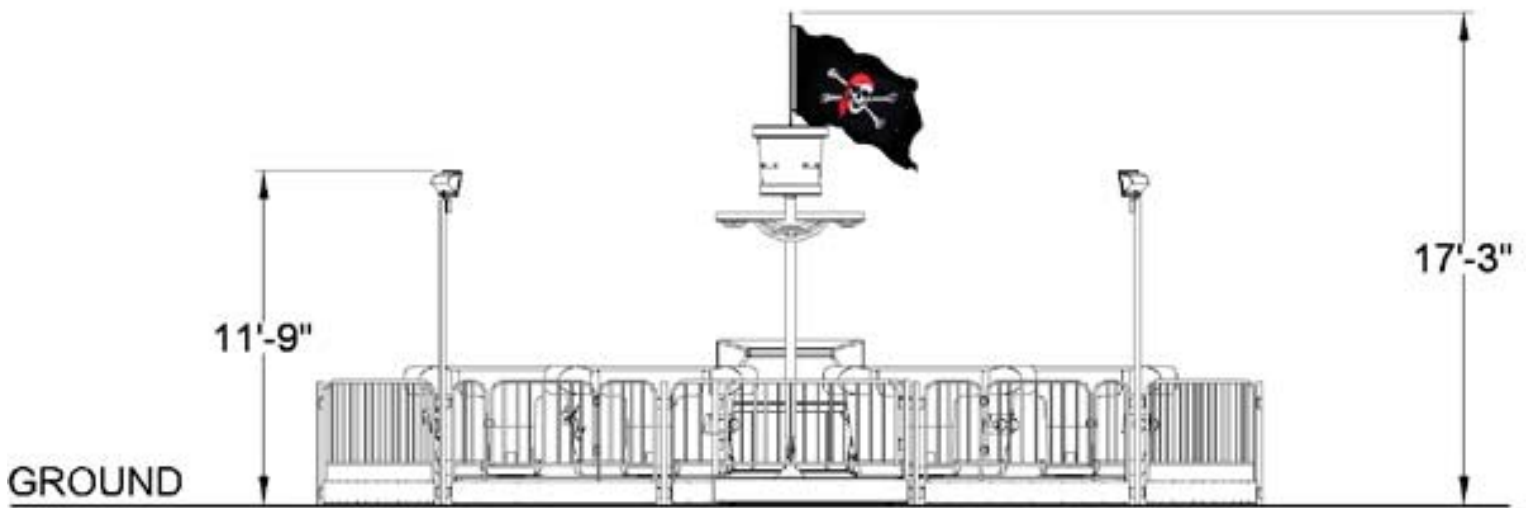

Ships Ahoy

Portable Model
Plan View

LARSON INTERNATIONAL, INC.
PO BOX 638
Plainview, Texas 79073-0638

Phone: 806-293-1353
Toll Free: 888-5-LARSON
(888-552-7766)
Fax: 806-293-5215

Ships Ahoy

Portable Model
Elevation View