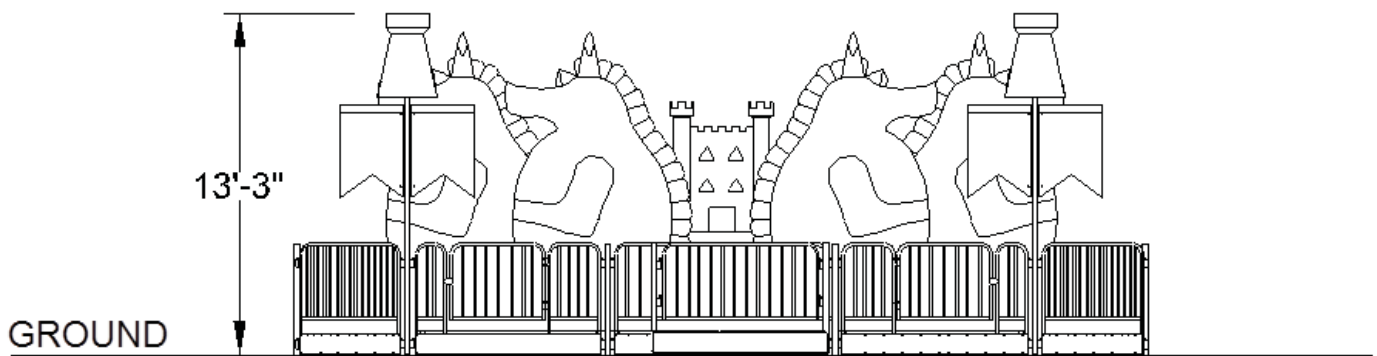

Spin Rides

Park Model
Plan View

LARSON INTERNATIONAL, INC.
PO BOX 638
Plainview, Texas 79073-0638

Phone: 806-293-1353
Toll Free: 888-5-LARSON
(888-552-7766)
Fax: 806-293-5215

Spin Rides

Park Model

Elevation View