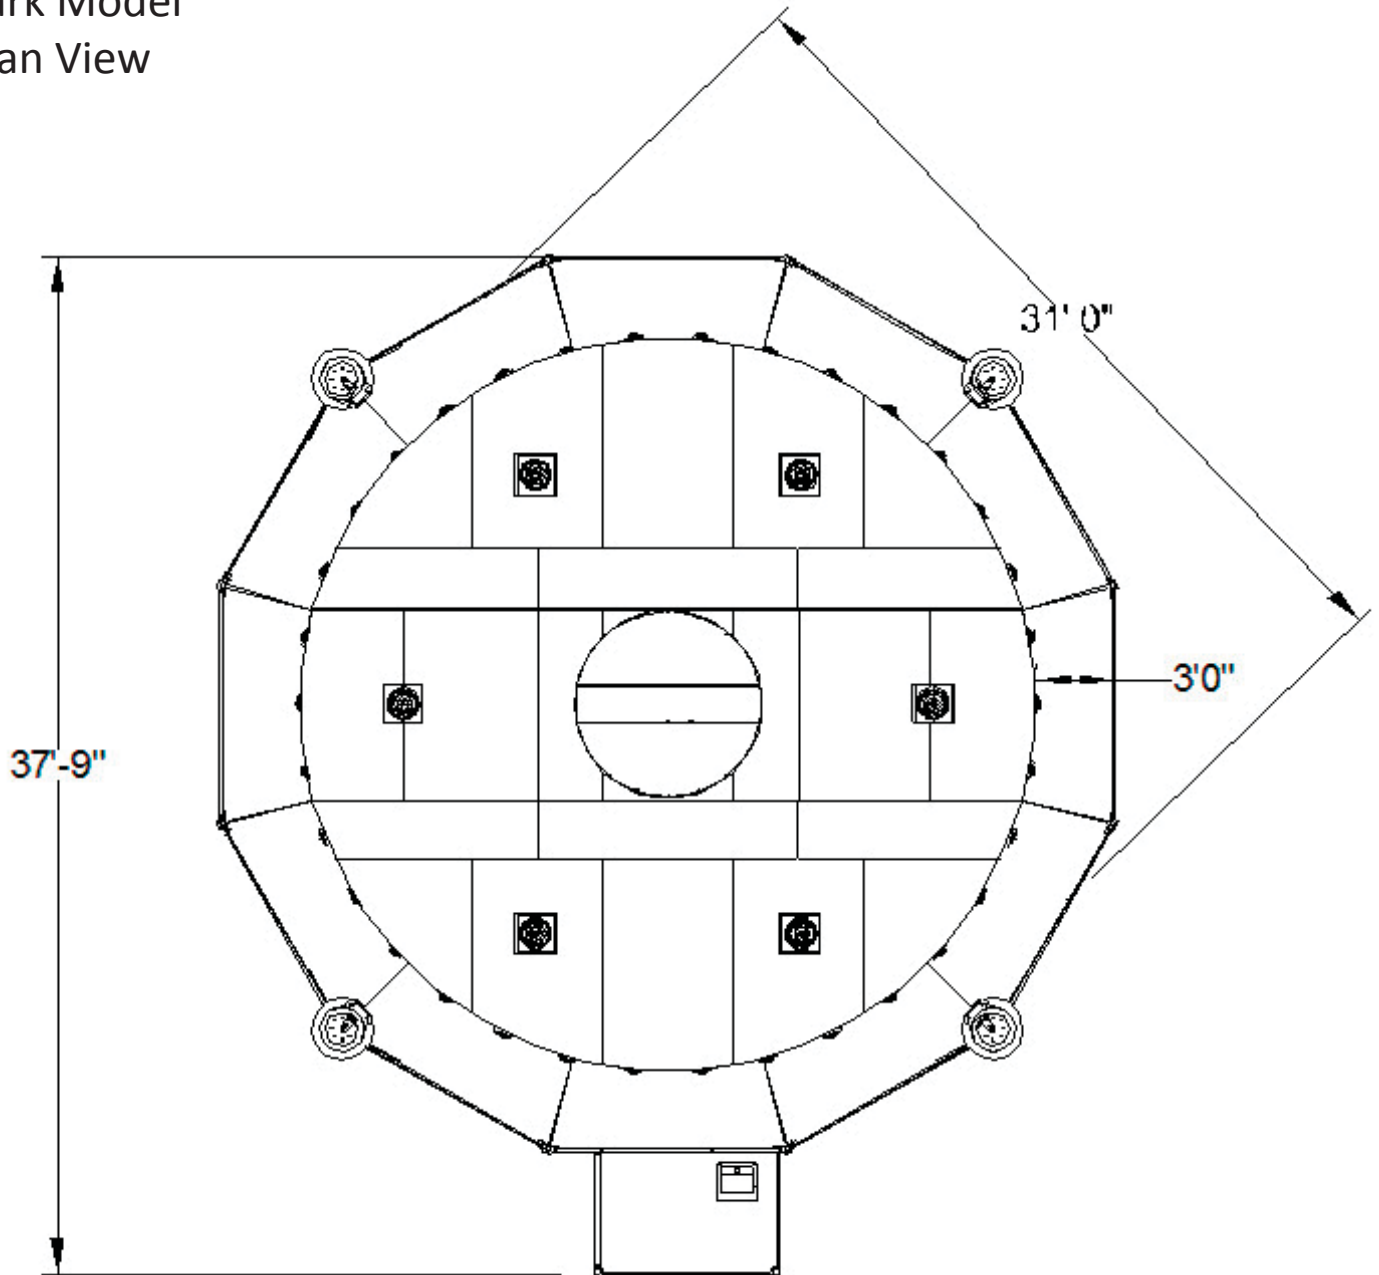

Spin Rides

Park Model
Plan View

LARSON INTERNATIONAL, INC.
PO BOX 638
Plainview, Texas 79073-0638

Phone: 806-293-1353
Toll Free: 888-5-LARSON
(888-552-7766)
Fax: 806-293-5215

Spin Rides

Park Model

Elevation View