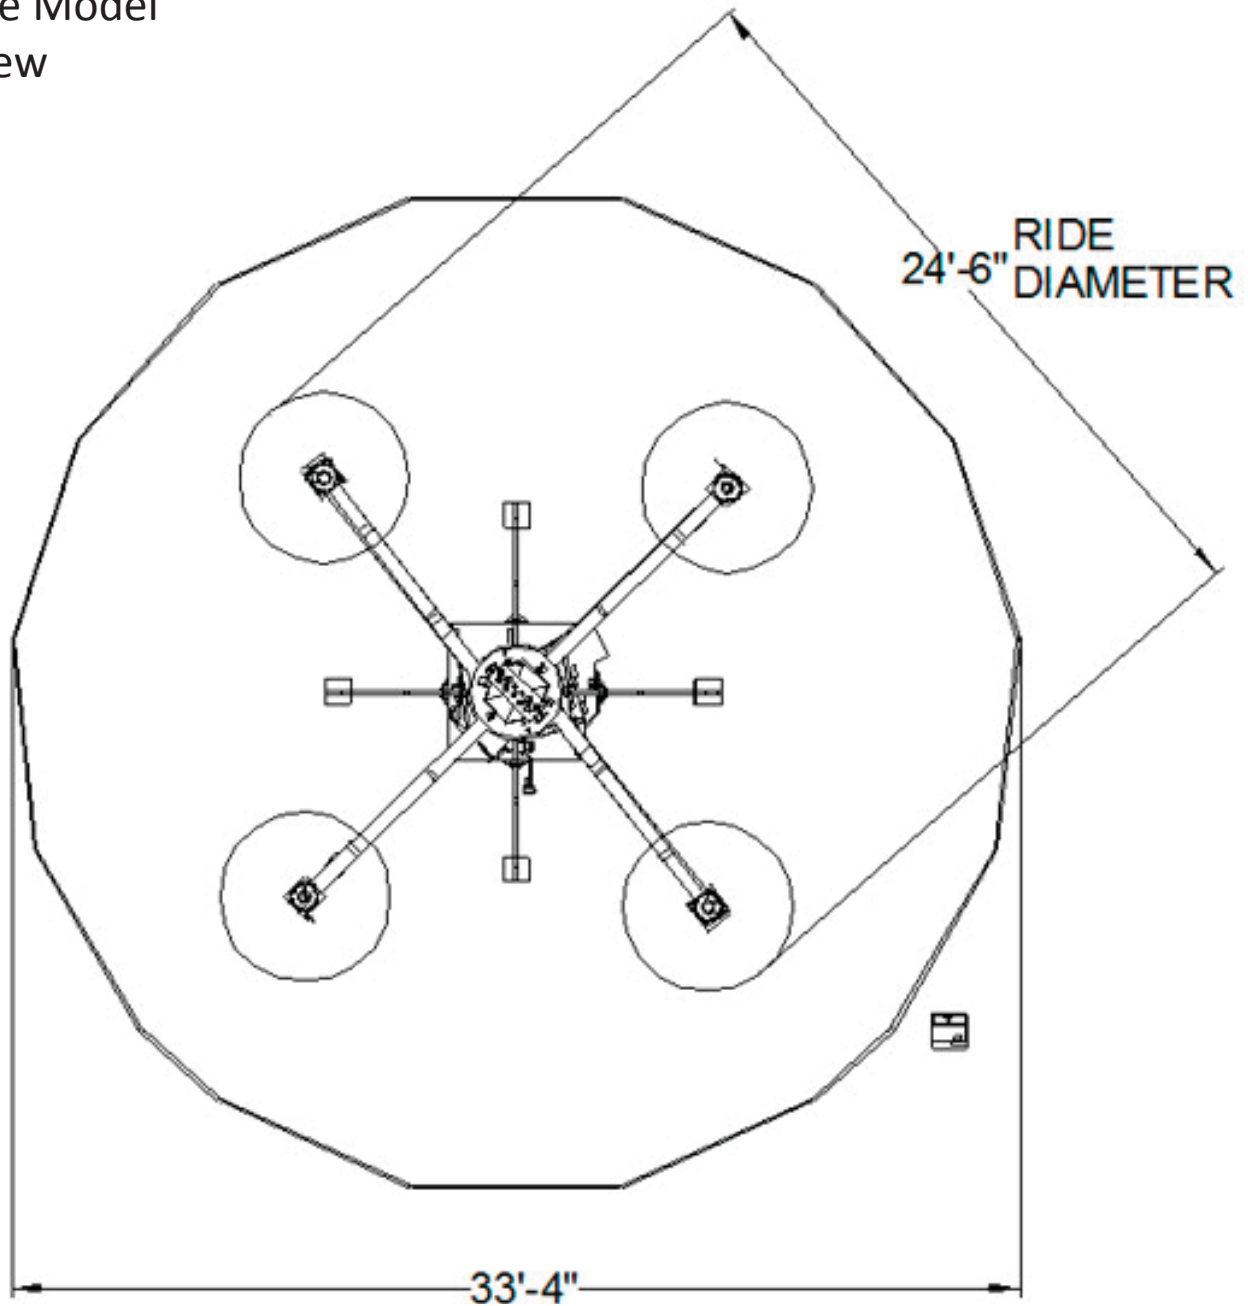

# *Spin Rides*

Portable Model  
Plan View

**LARSON INTERNATIONAL, INC.**  
PO BOX 638  
Plainview, Texas 79073-0638

Phone: 806-293-1353  
Toll Free: 888-5-LARSON  
(888-552-7766)  
Fax: 806-293-5215

# *Spin Rides*

Portable Model  
Elevation View

**LARSON INTERNATIONAL, INC.**  
PO BOX 638  
Plainview, Texas 79073-0638

Phone: 806-293-1353  
Toll Free: 888-5-LARSON  
(888-552-7766)  
Fax: 806-293-5215