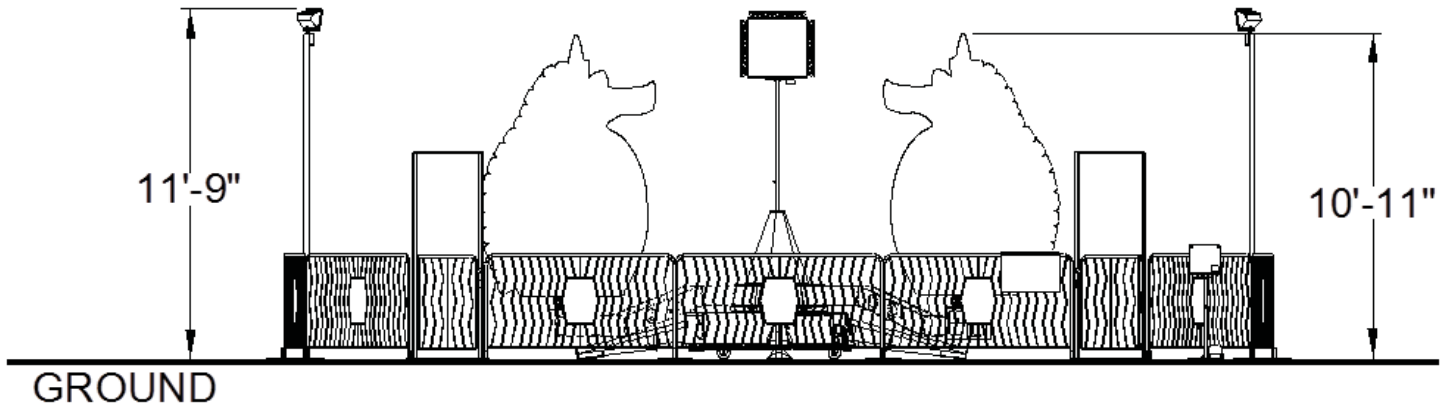

# *Spin Rides*

Portable Model  
Elevation View

**LARSON INTERNATIONAL, INC.**  
PO BOX 638  
Plainview, Texas 79073-0638

Phone: 806-293-1353  
Toll Free: 888-5-LARSON  
(888-552-7766)  
Fax: 806-293-5215